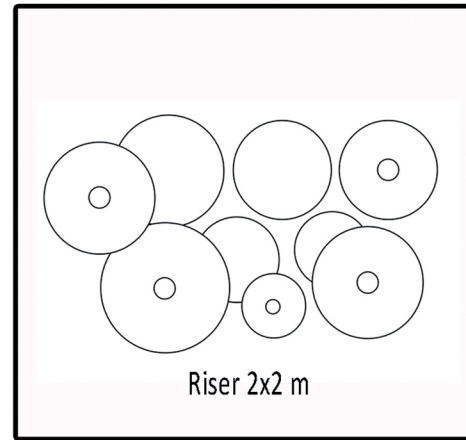

SEPPUKA

Stage Plan

DRUMS (Pigur)

10X instr.mic.
2x kick (D6)
Snare top (SM57)
Snare Bottom (SM57)
Tom 1 (E604)
Tom 2 (E604)
Floor Tom (E604)
Hit Hat (E614)
2x Overhead (Km184)

El Guitar+ Back Vocal (Mario)